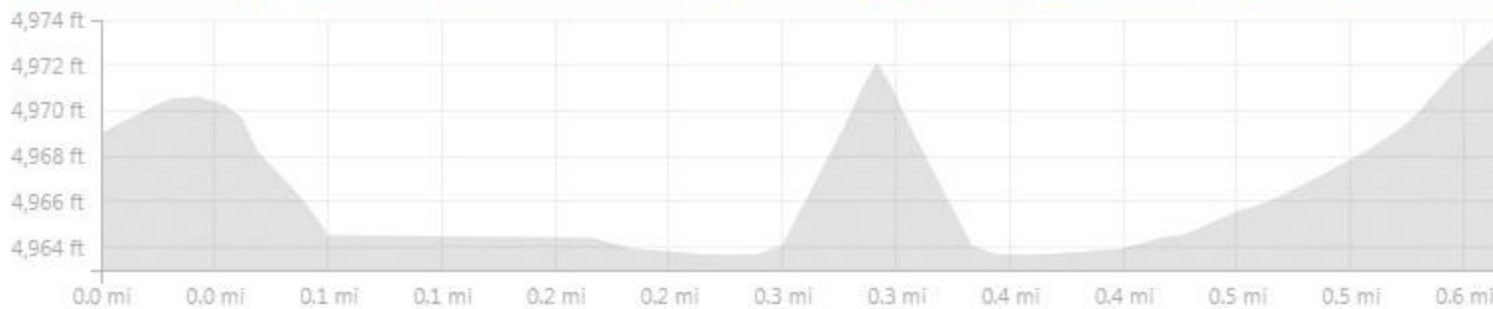

Boyd Lake Bash

YOUTH RUN Age 7-10

-  = **Run Start**
-  = **Aid Stations**
-  = **Athlete Direction**
-  = **Run Turns & Turn Arounds**
-  = **Finish Line Turn**
(turn at CONE - follow signs/volunteers)
-  = **Finish Line Chute**

AID STATION
50 meters out of transition

Start Elevation: 5000ft
Finish Elevation: 5000ft
Gain: 9ft