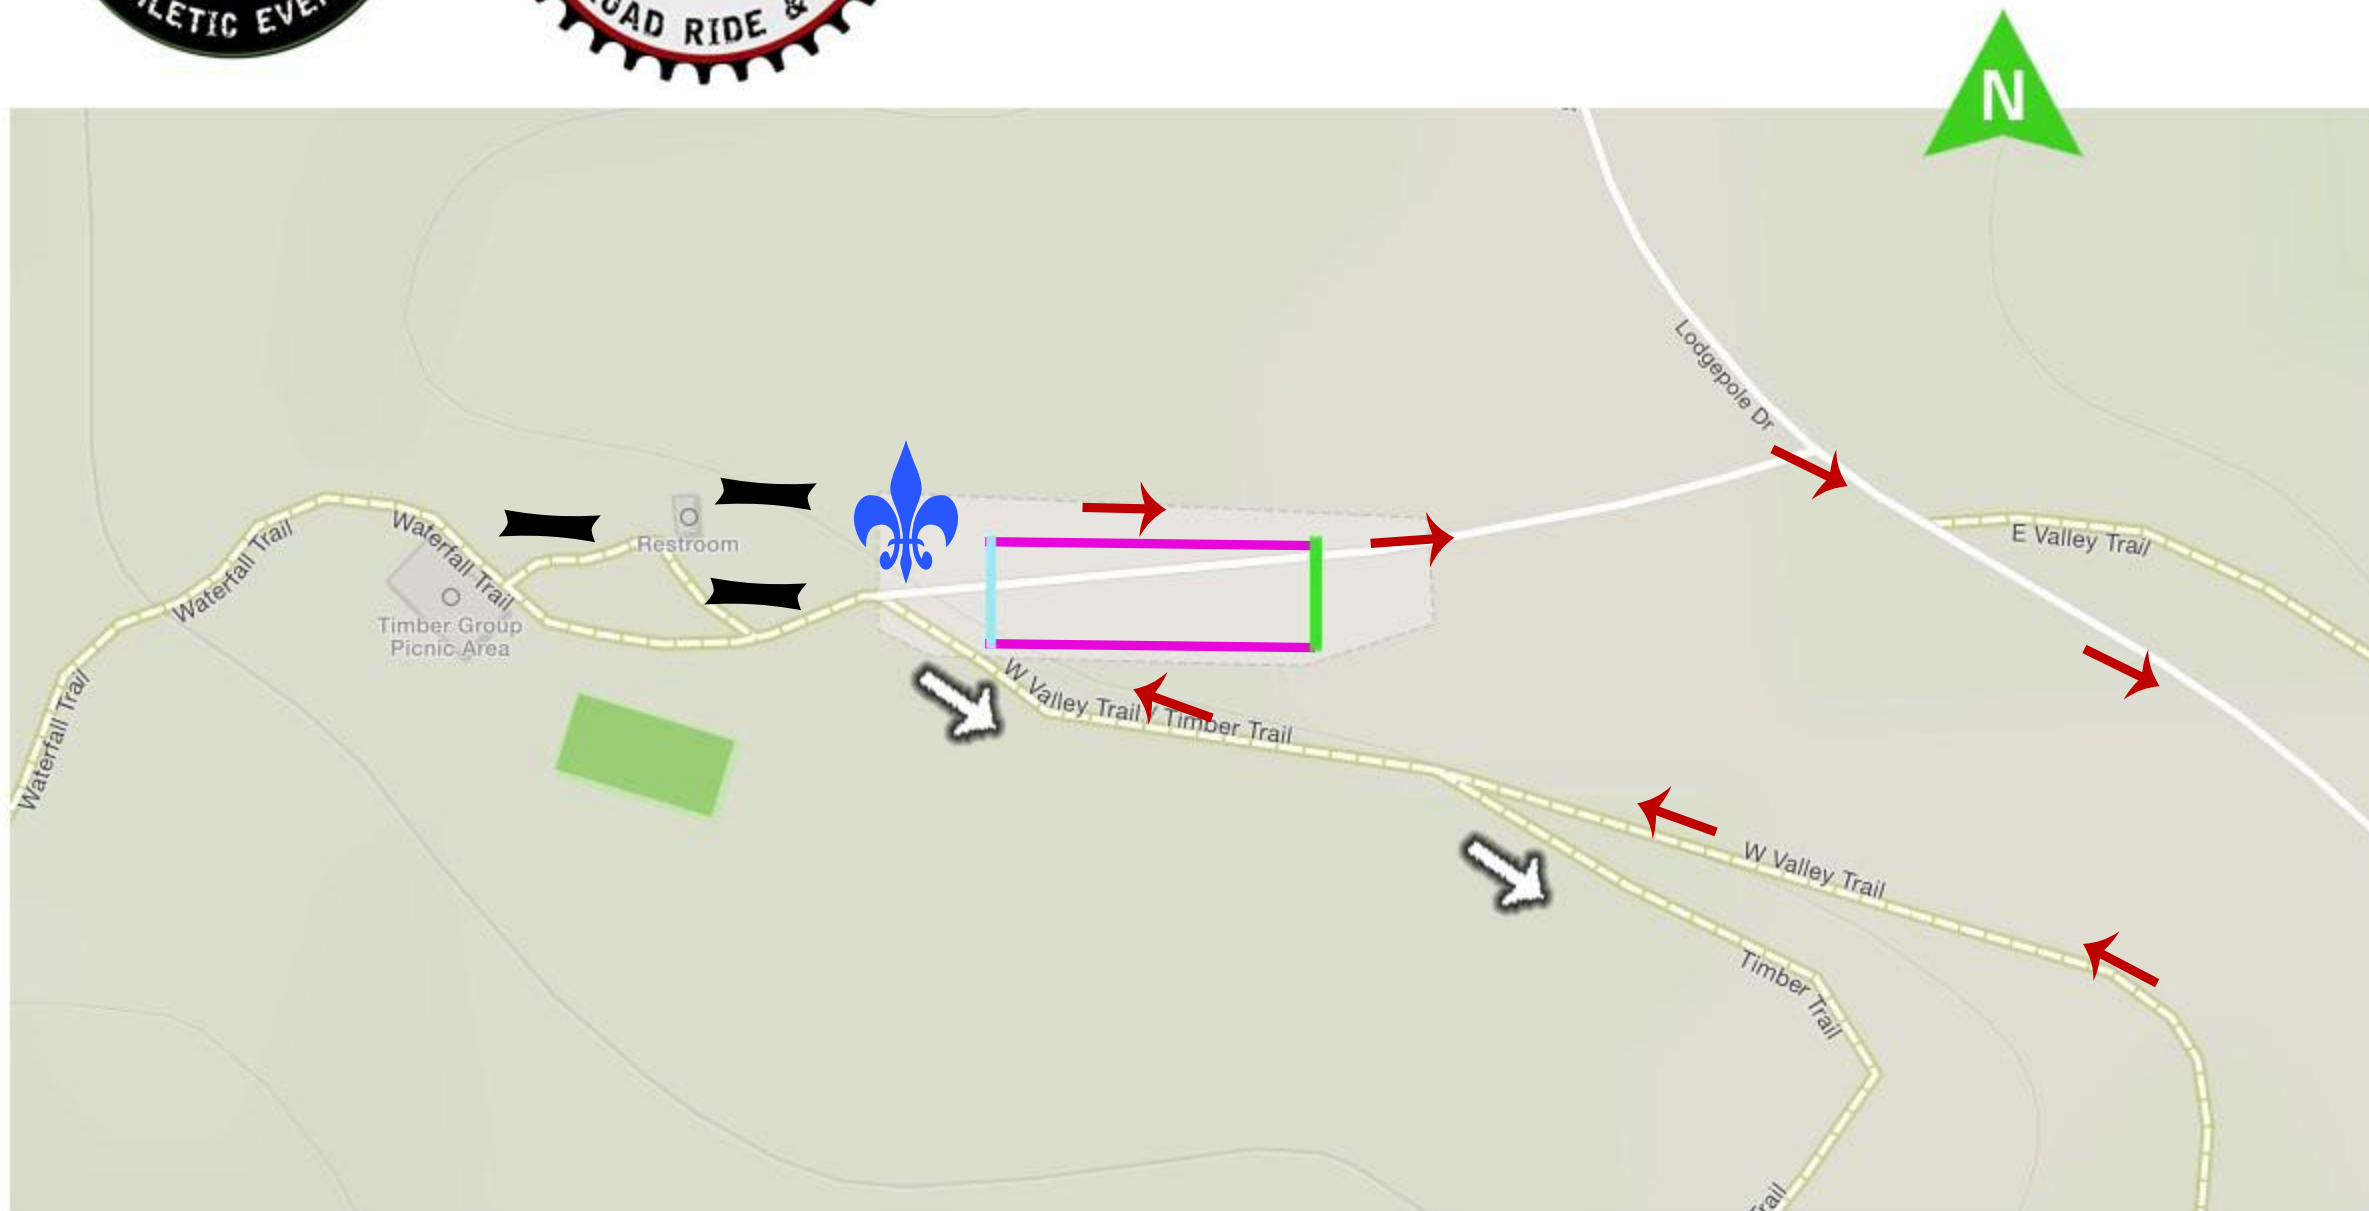

# TRANSITION

## The DIRTY DUO Bike & Run Lory State Park Colorado

-  = BIKE OUT / BIKE IN
-  = TRANSITION - ATHLETES ONLY
-  = RACE START IN - RUN OUT
-   = Start of BIKE Course (RED)  
Start of RUN Course (WHITE)
-  = Finish Line

 = Vendor - Spectator - Awards Areas

BREAKAWAYATHLETICEVENTS.com  
**TRANSITION LOCATION / SETUP**

*-Bike Course START & END will have proper mount/dismount lines with volunteers*