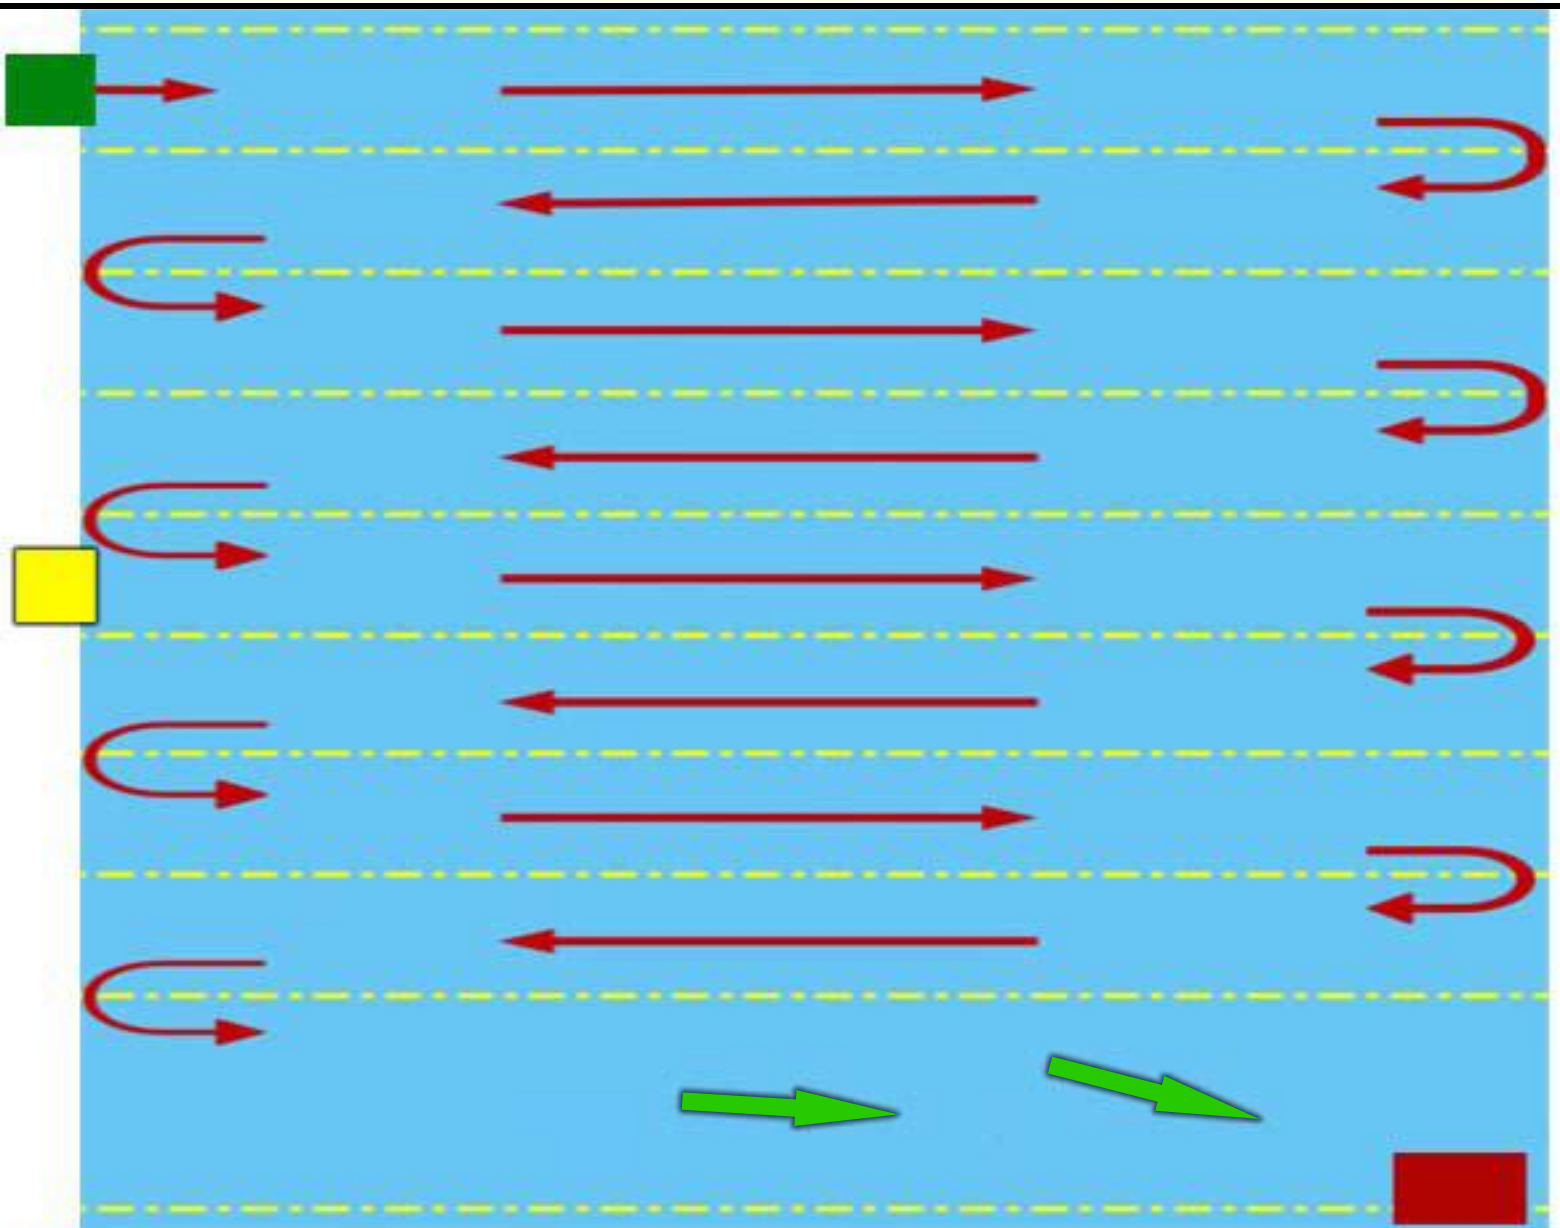

SWIM

Sprint & SuperSprint

NO spectators on the pool deck. Spectators are allowed in the stands only

SPRINT = 9 LENGTHS / 450 Meters
SUPERSPRINT = 5 LENGTHS / 250 METERS

EPIC Indoor Pool (*Edora Pool Ice Center*)
50 Meter Pool Length

 = SPRINT START
 = SUPERSPRINT START

 = SWIM FINISH
(exits directly outside to the transition area)