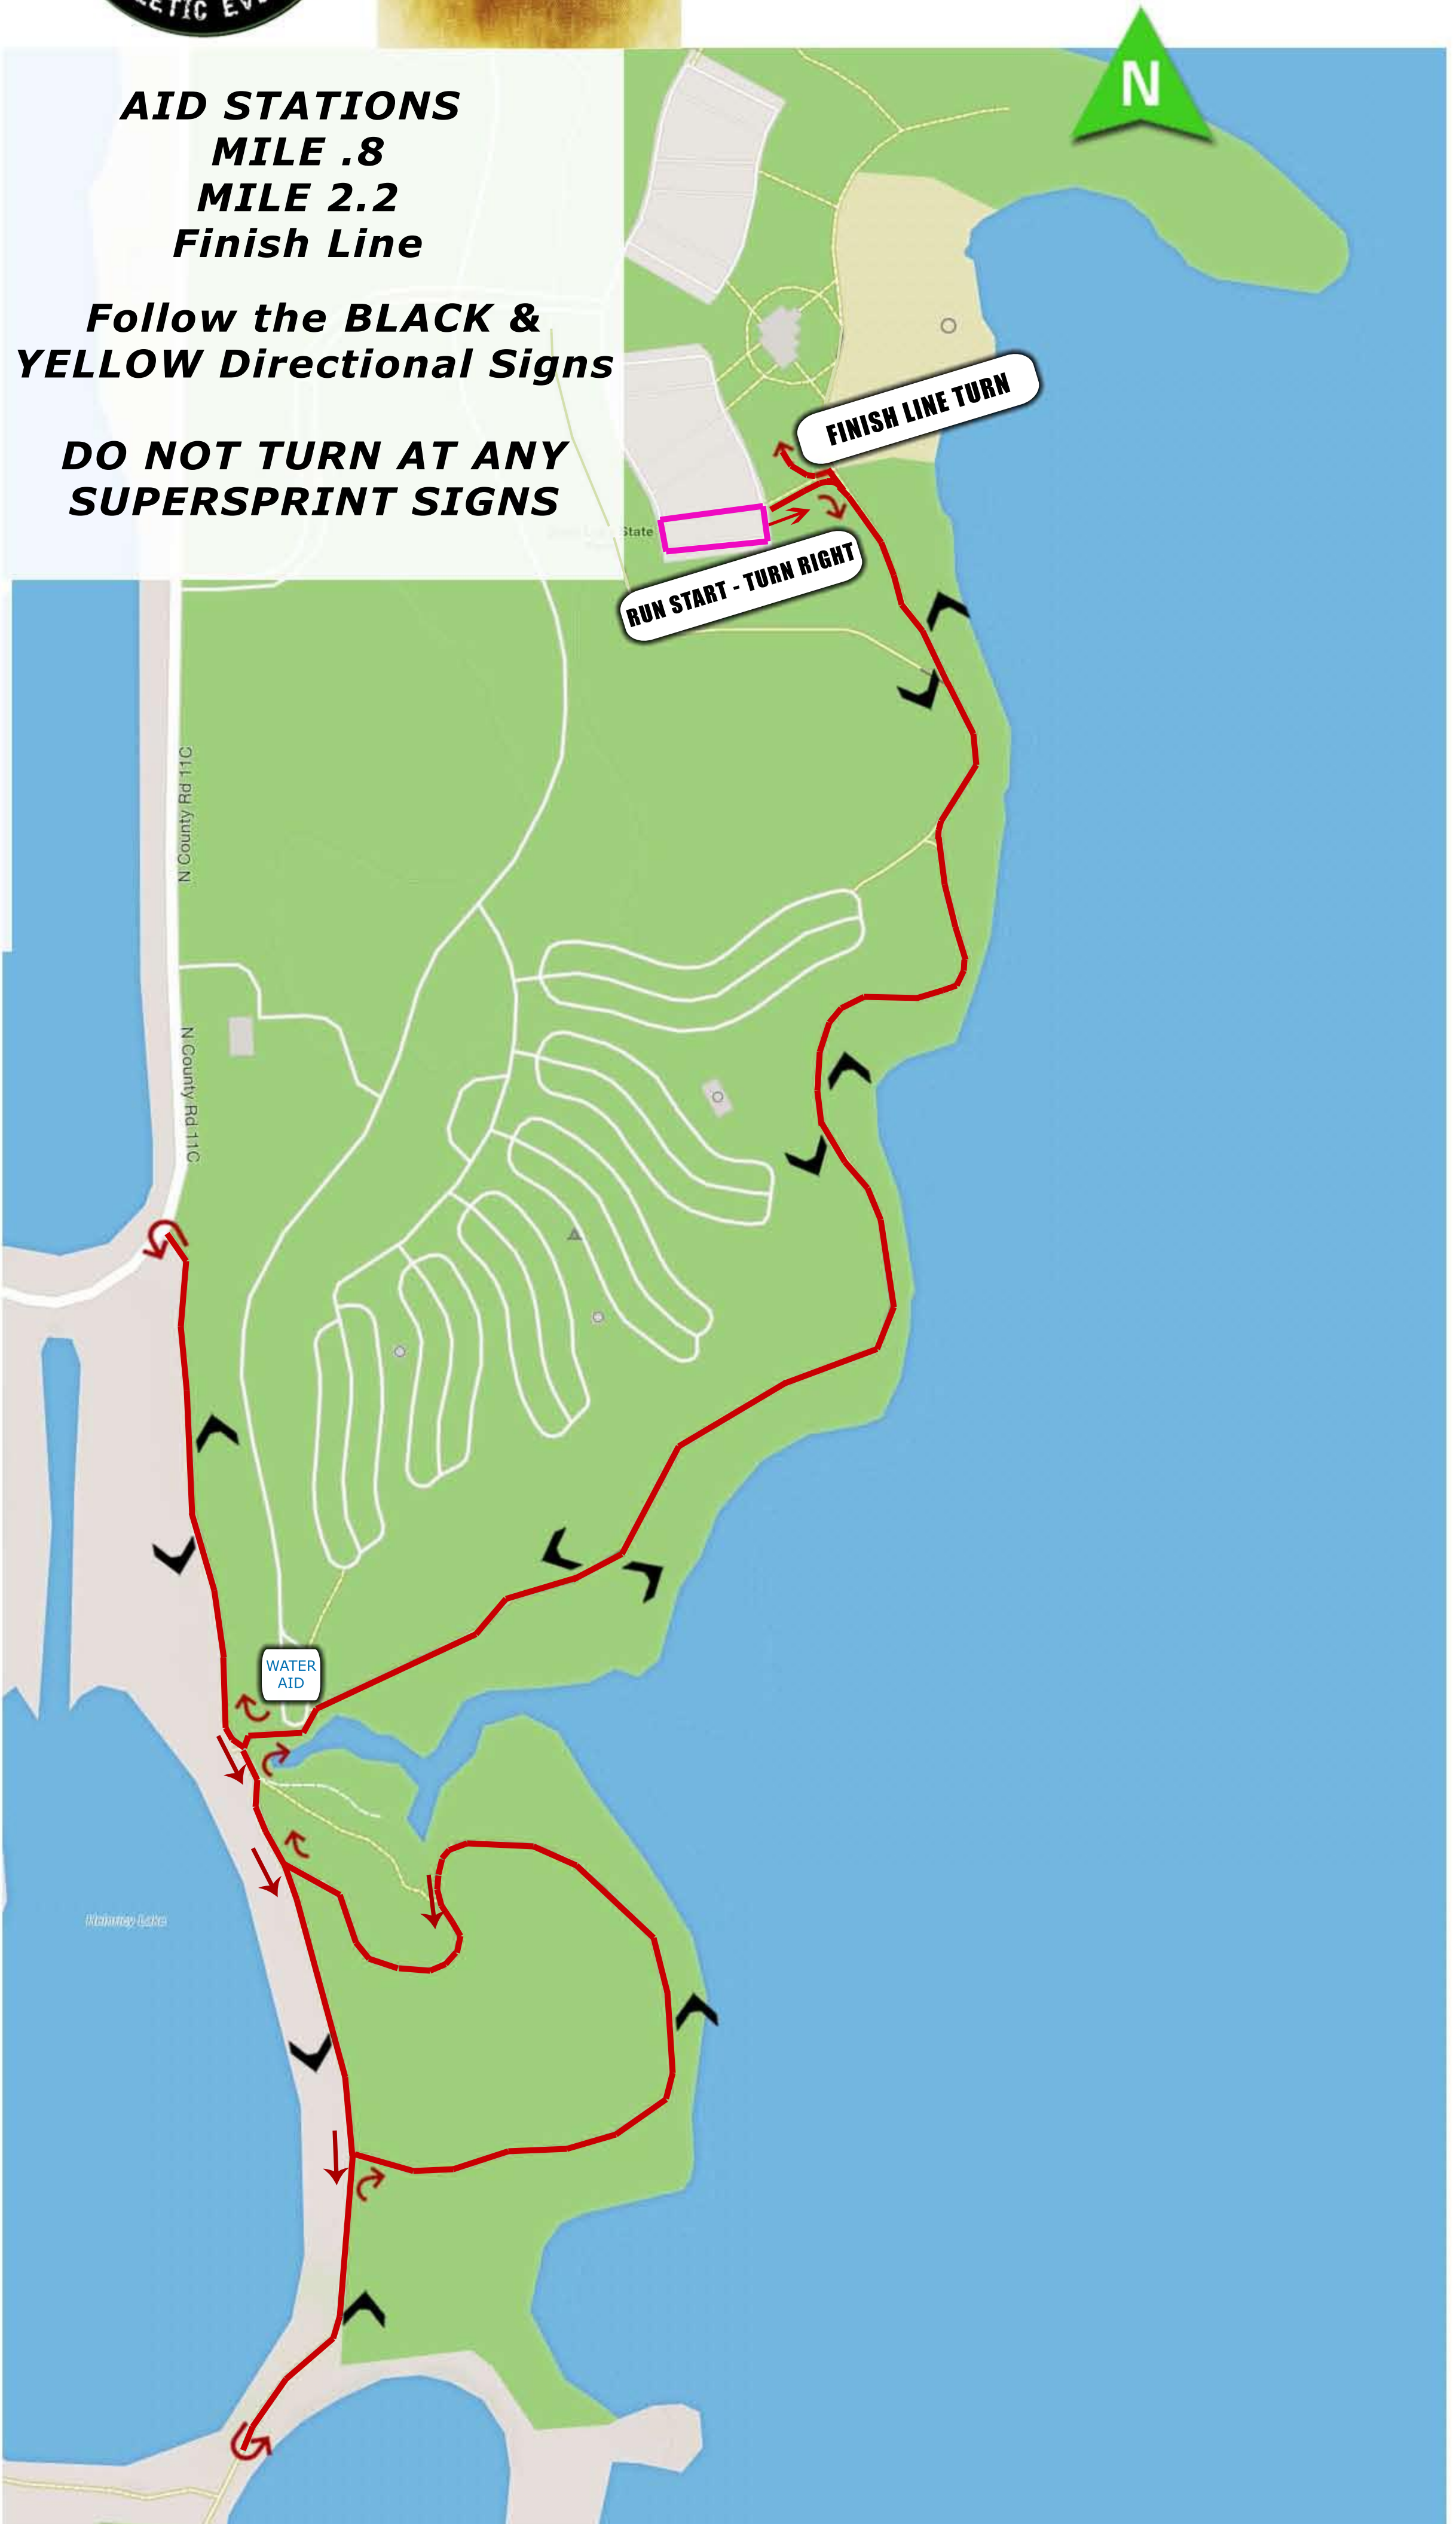

Last Call Triathlon 5K RUN COURSE

(sprint-triathlon, duathlon, aquathlon)

AID STATIONS
MILE .8
MILE 2.2
Finish Line

Follow the BLACK & YELLOW Directional Signs

DO NOT TURN AT ANY SUPERSPRINT SIGNS

Start Elevation: 5000ft
Finish Elevation: 5000ft
Gain: 25ft