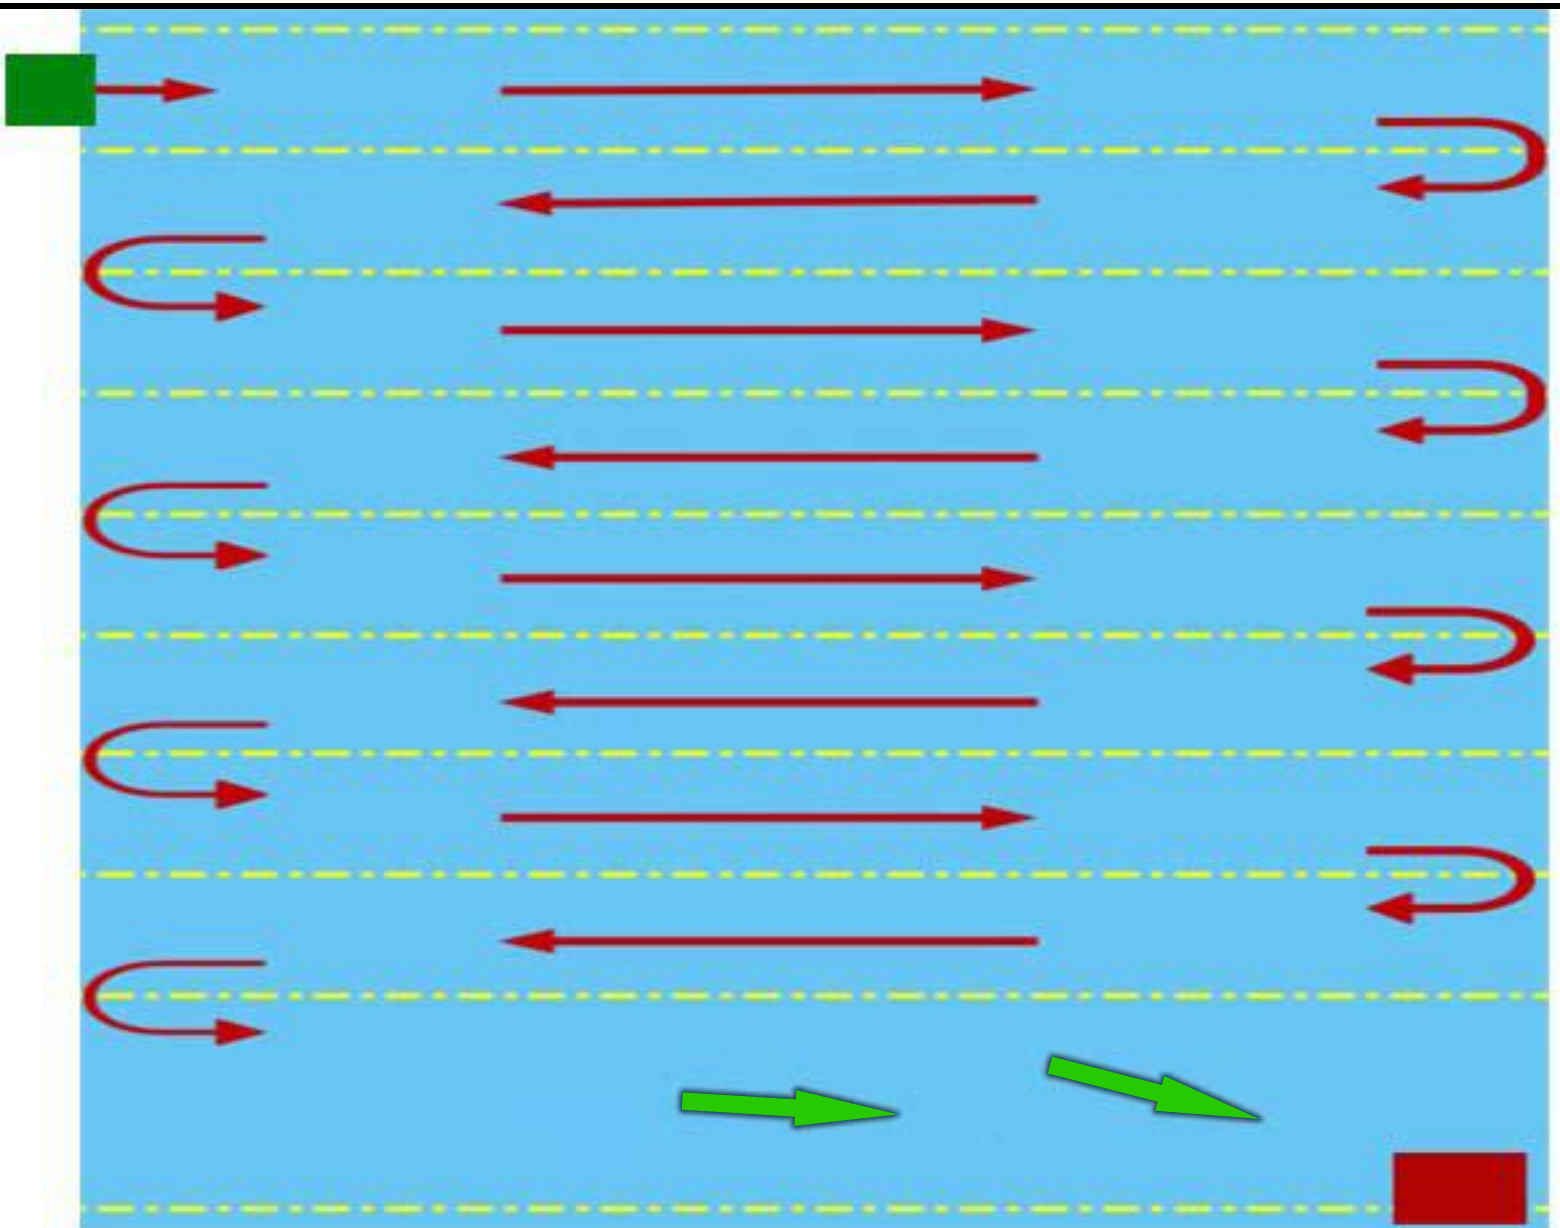

SWIM Sprint

SPRINT = 9 LENGTHS / 450 Meters

NO spectators on the pool deck. Spectators are allowed in the stands only

EPIC Indoor Pool (*Edora Pool Ice Center*)
50 Meter Pool Length

 = SPRINT START

 = SWIM FINISH
(exits directly outside to the transition area)