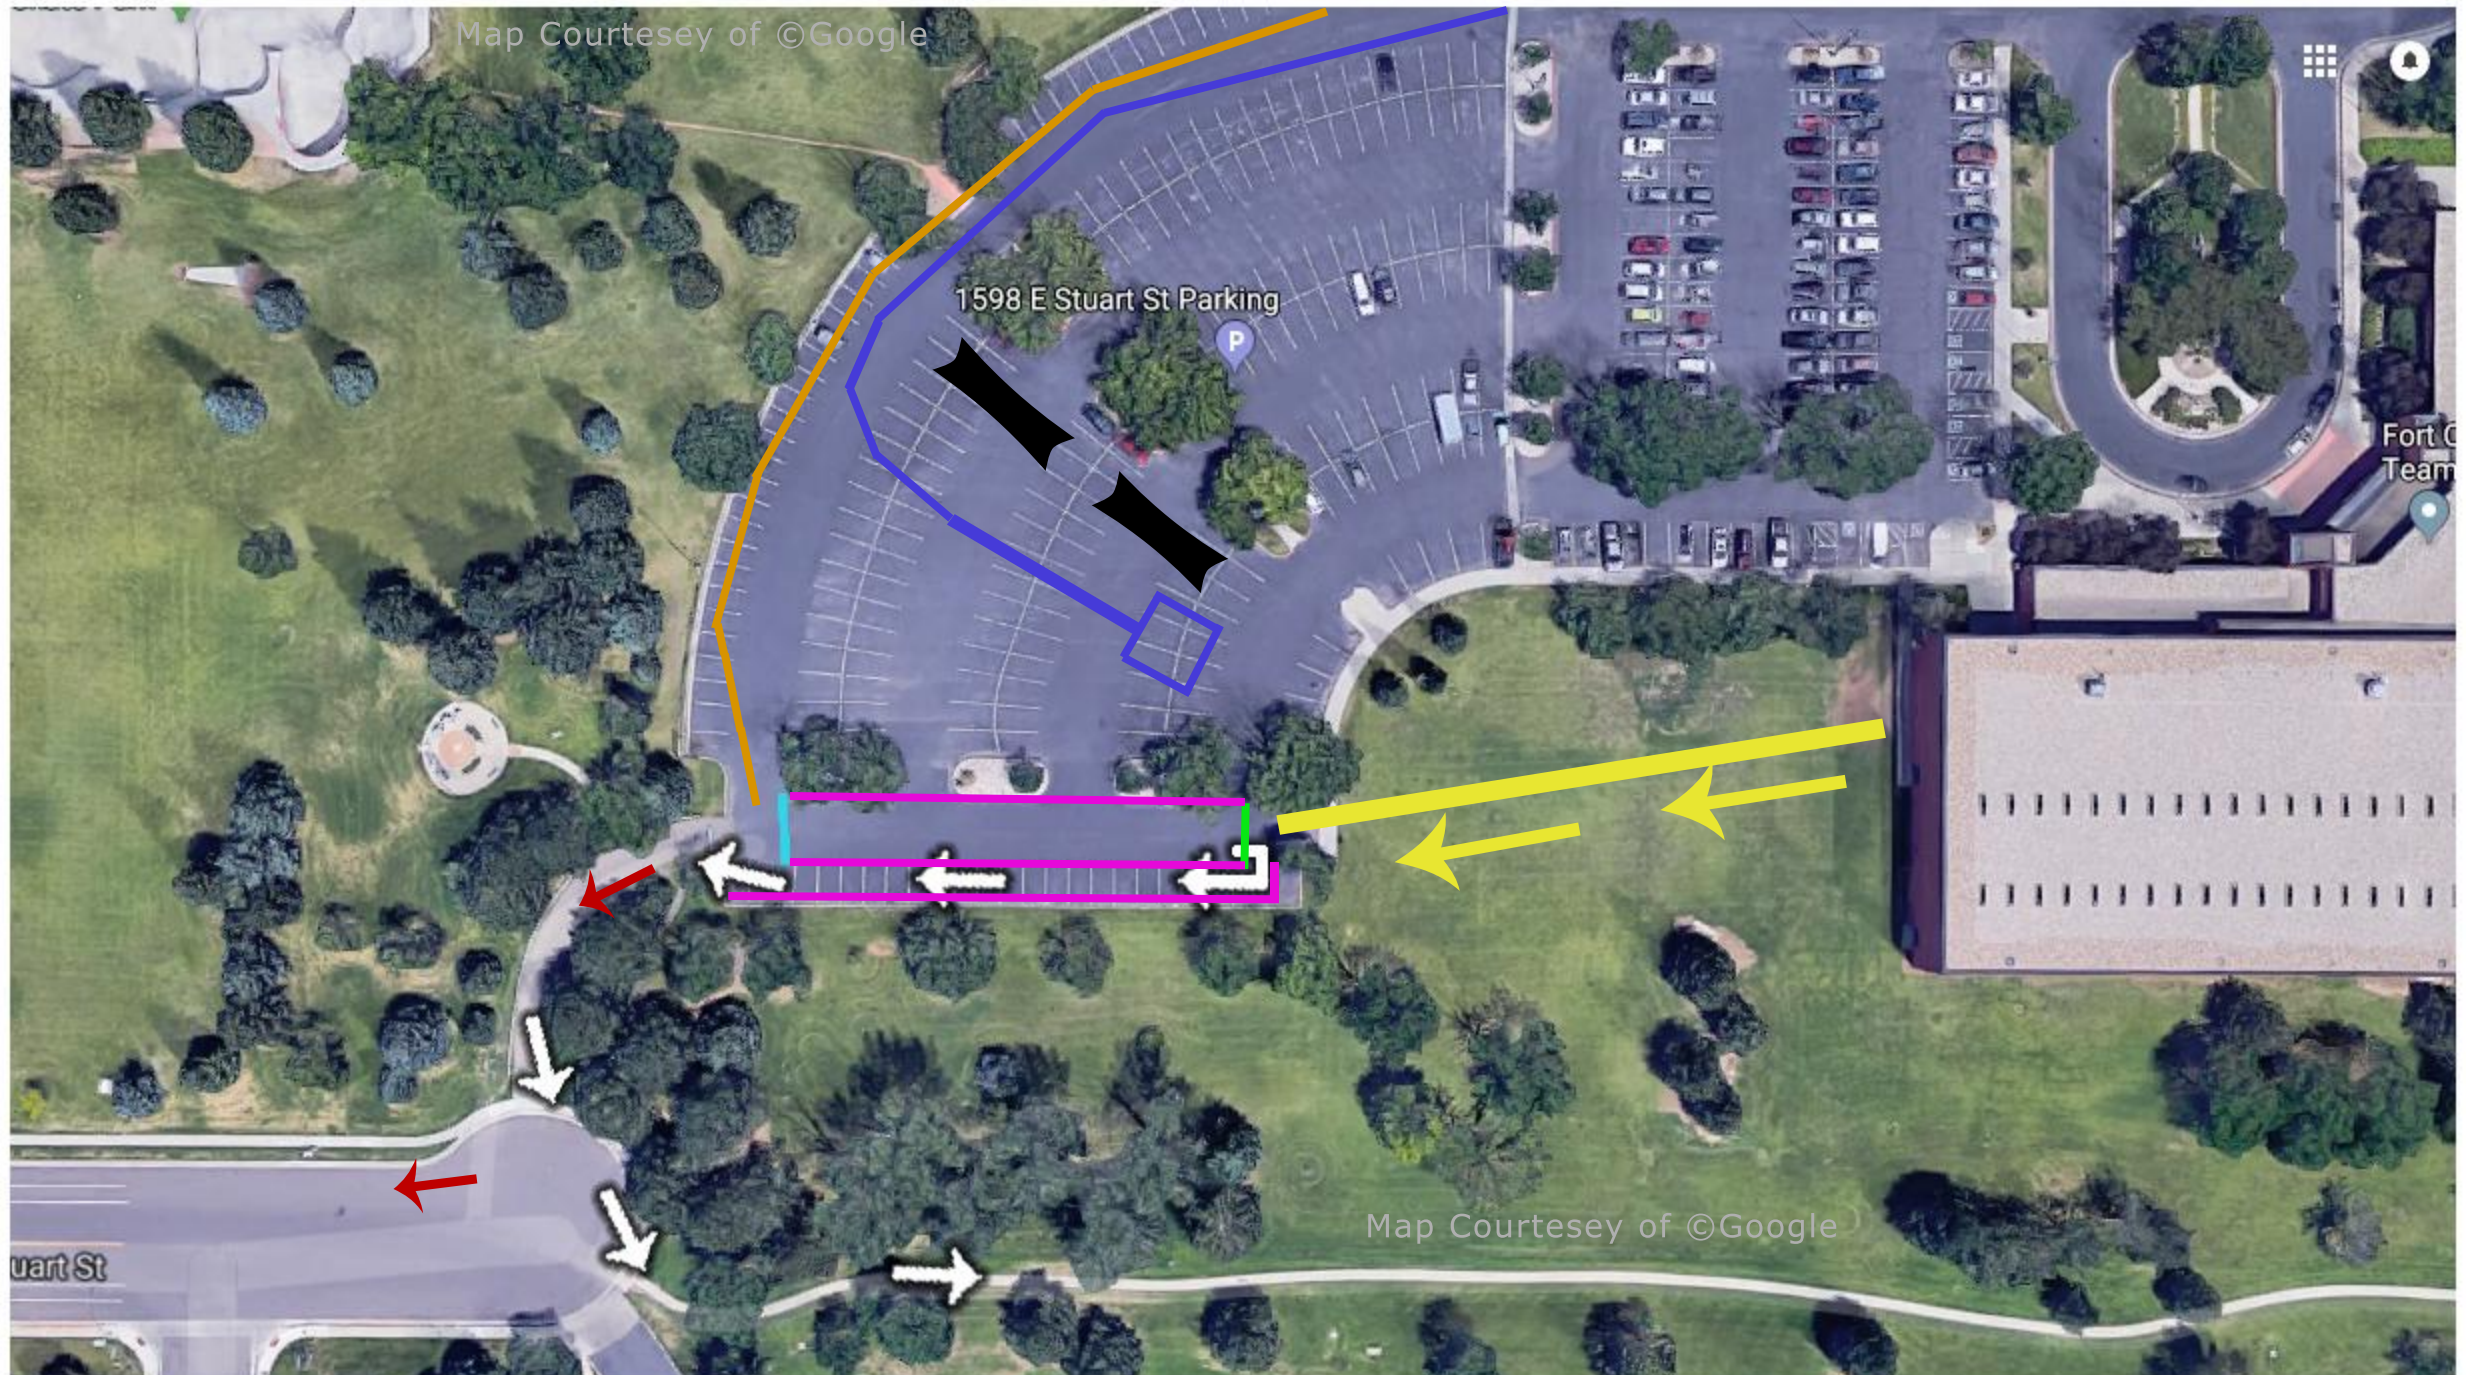

# TRANSITION

## The EPIC MINI Triathlon Fort Collins Colorado

-  = SWIM IN ARCH / RUN OUT ARCH
-  = TRANSITION - ATHLETES ONLY
-  = BIKE OUT & BIKE IN
-  = SWIM EXIT PATH
-  = Bike Course Finish
-  = Run Finish and Finish Line Area

-  = Start of BIKE Course (RED)
-  = Start of RUN Course (WHITE)

-  = VENDOR EXPO & Spectator Area

BREAKAWAYATHLETICEVENTS.com

TRANSITION LOCATION / SETUP

*-Bike Course START & END will have proper mount/dismount lines with volunteers*