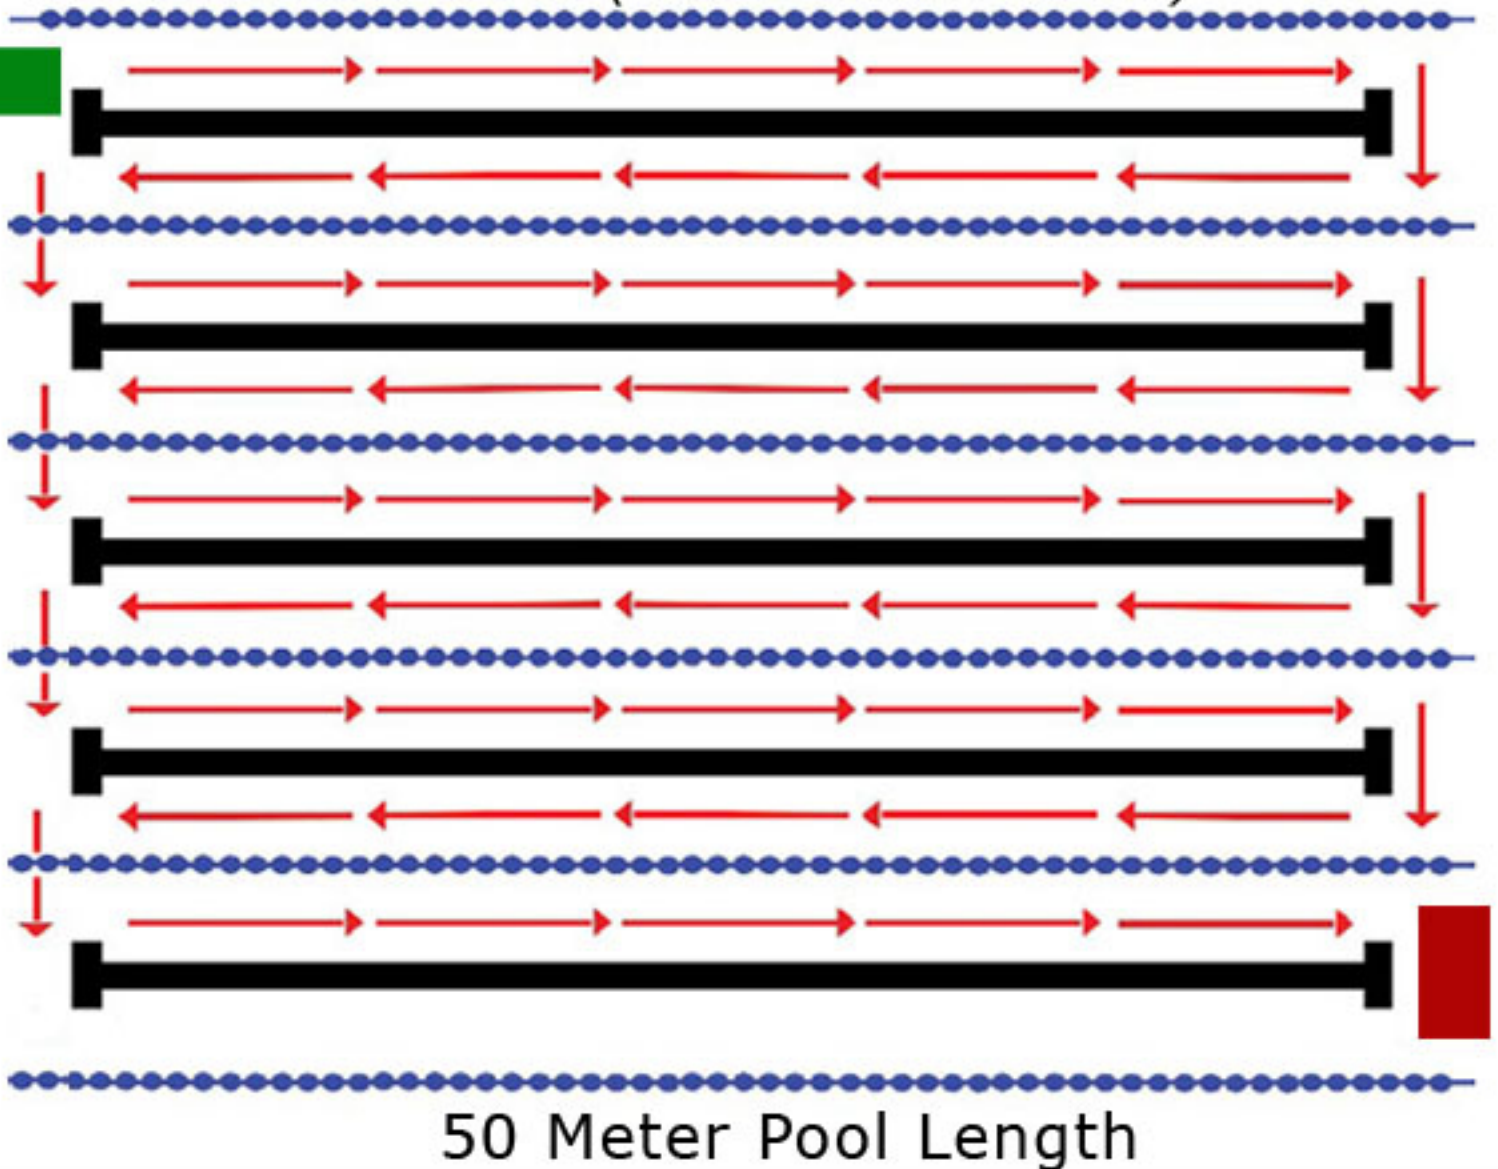

SWIM

**9 Total Laps /
450 Meters Total**

NO spectators on the pool deck.

Spectators are permitted in the stands only

EPIC Indoor Pool (*Edora Pool Ice Center*)

 = SWIM START

 = SWIM FINISH
(exits directly outside to the transition area)