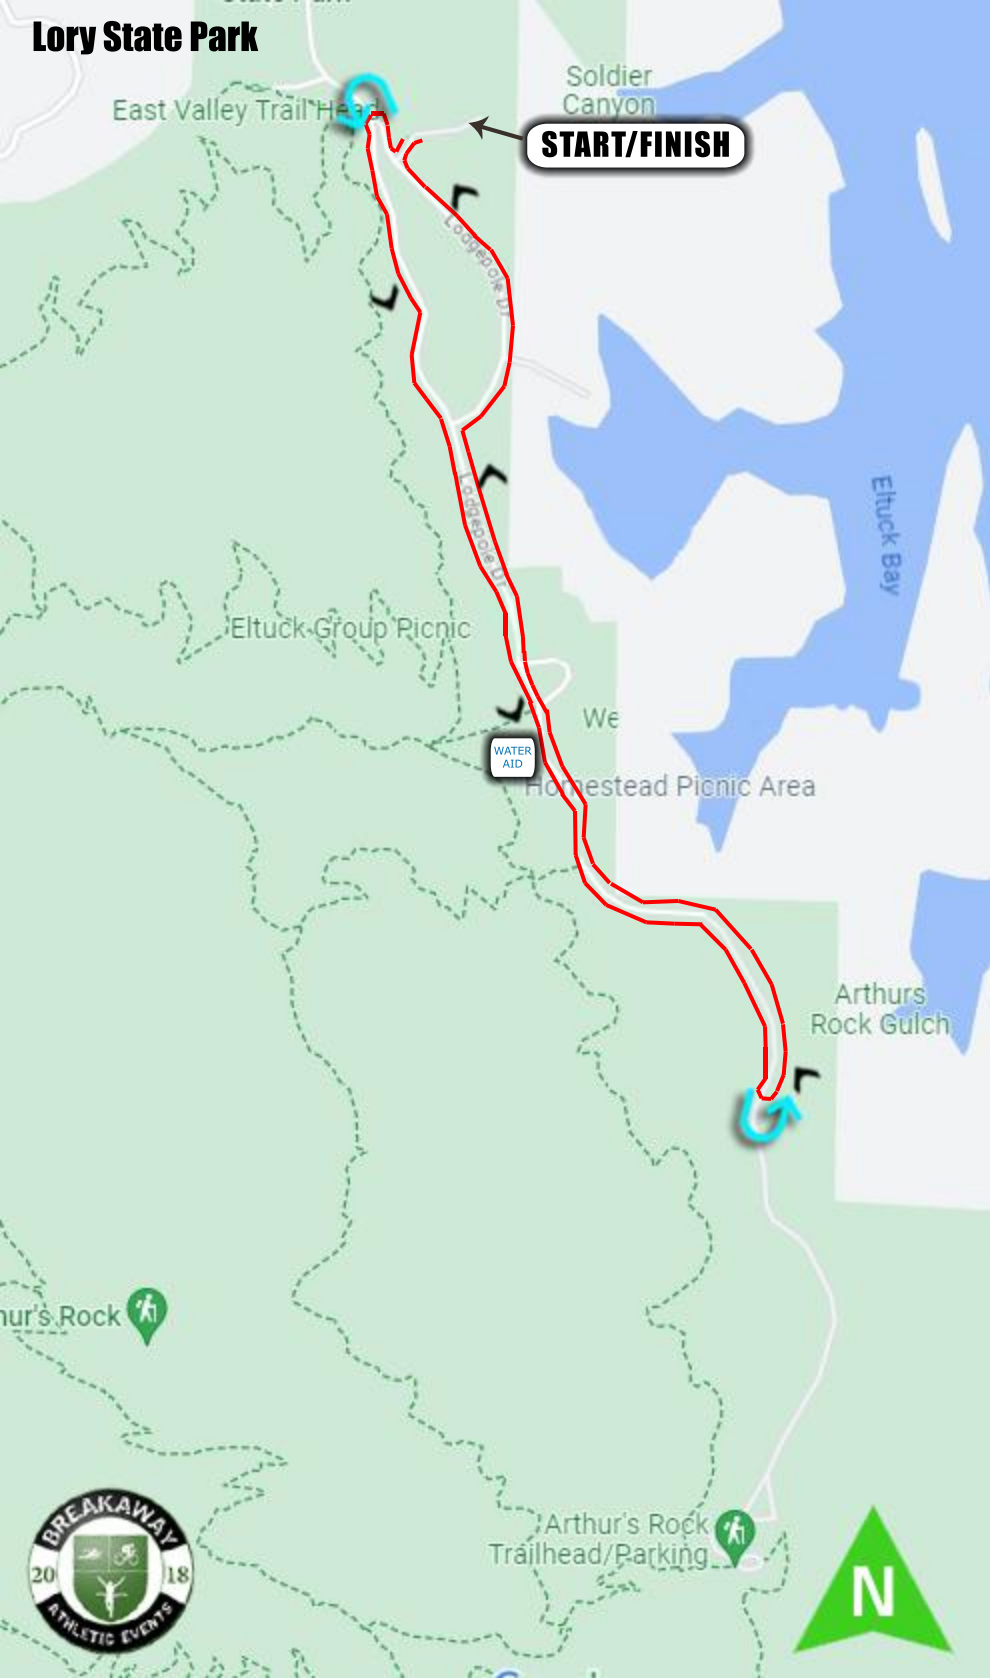

Lory State Park

Timberview Trail Run

WET WEATHER ALTERNATE ROUTE

5K COURSE ONLY

TURN BY TURN DIRECTIONS

- Runs start at the Soldier Canyon lot area
- Head WEST on Lodgepole Dr (150ft)
- Turn RIGHT onto Lodgepole Dr (25ft)
- LEFT U-TURN onto Lodgepole Dr going SOUTH (5ft)
- Go SOUTH on Lodgepole Dr (1.5 miles)
- Pass Aid Station
- Continue south on Lodgepole to U-TURN SIGN
- U-TURN on Lodgepole to head back NORTH (1.5 miles)
- Pass Aid Station
- All Runners Finish in Soldier Canyon

Follow cones, signs, arrows & volunteer directions