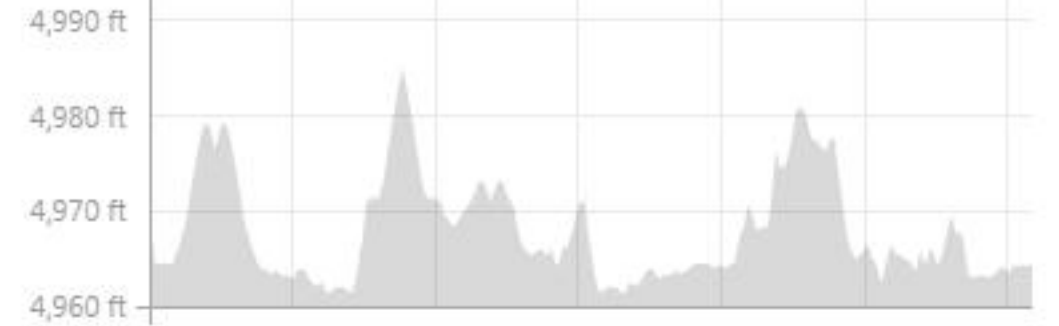

**NOCO Half Marathon
(10K Course ONLY)**

Race starts/ends at the swim beach pavillion area.

Follow all signs & be mindful of park vehicles.

- AID STATIONS**
- MILE 1.5
 - MILE 3.0
 - MILE 4.5
 - MILE 6.0

**Start Elevation: 5000ft
Finish Elevation: 5000ft
Gain: 26ft**